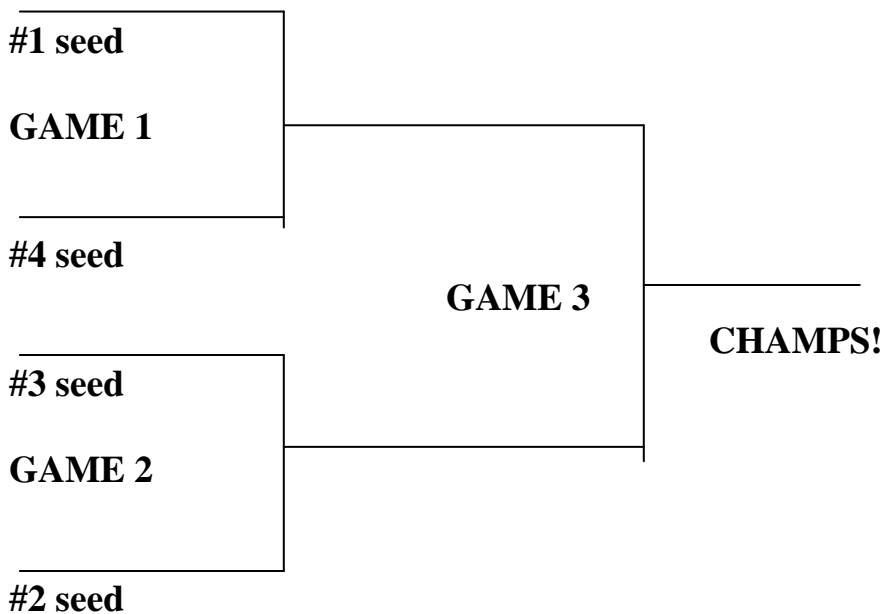

# LAUREL-CONCORD-COLERIDGE SCHOOL

## JR. HIGH VOLLEYBALL TOURNAMENT

APPROXIMATE	A DIVISION	B DIVISION
9:00	Wakefield vs Wayne	LCC vs Randolph
9:30	LCC vs Randolph	Wayne vs Wakefield
10:00	Wayne vs Randolph	LCC vs Wakefield
10:30	LCC vs Wakefield	Randolph vs Wayne
11:00	Randolph vs Wakefield	LCC vs Wayne
11:30	LCC vs Wayne	Wakefield vs Randolph

The team listed first is the home team. A single elimination tournament is to follow beginning at approximately 12:00 p.m., seeding will be based on pool play results.

Each team will provide one line judge per match in pool play and tournament.

The single elimination tournament will be 2 out of 3 sets to 25 with the 3<sup>rd</sup> set played to 15.

Admission will be \$3.00 for Adults and \$2.00 for students.